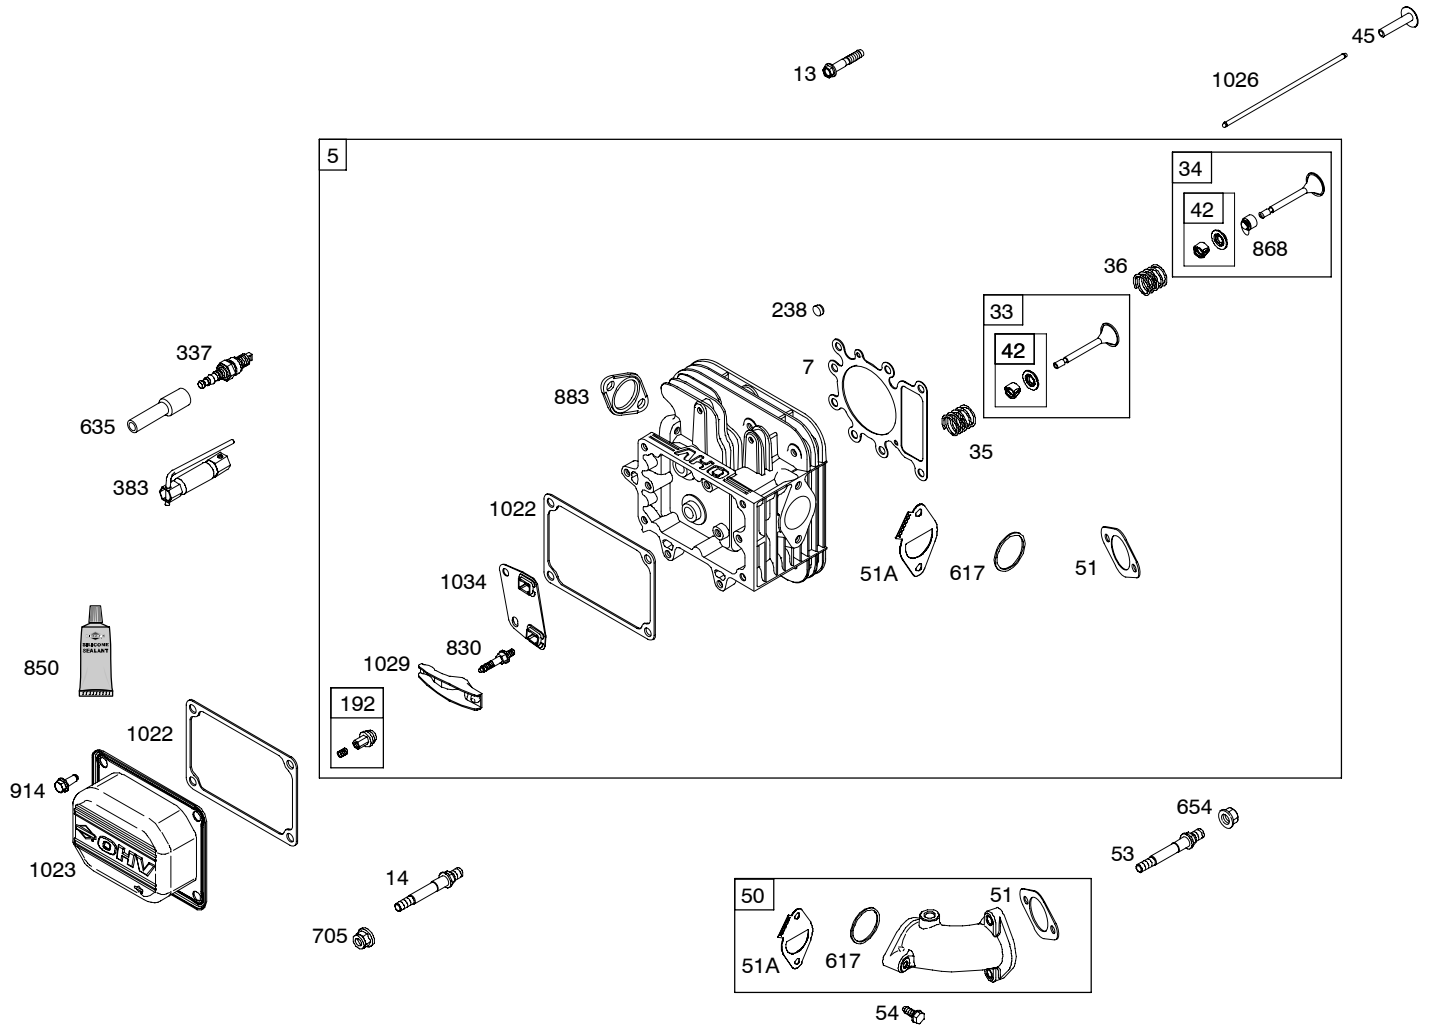

Illustrations cover a range of engines. Parts shown without corresponding text may not be used on your specific engine.